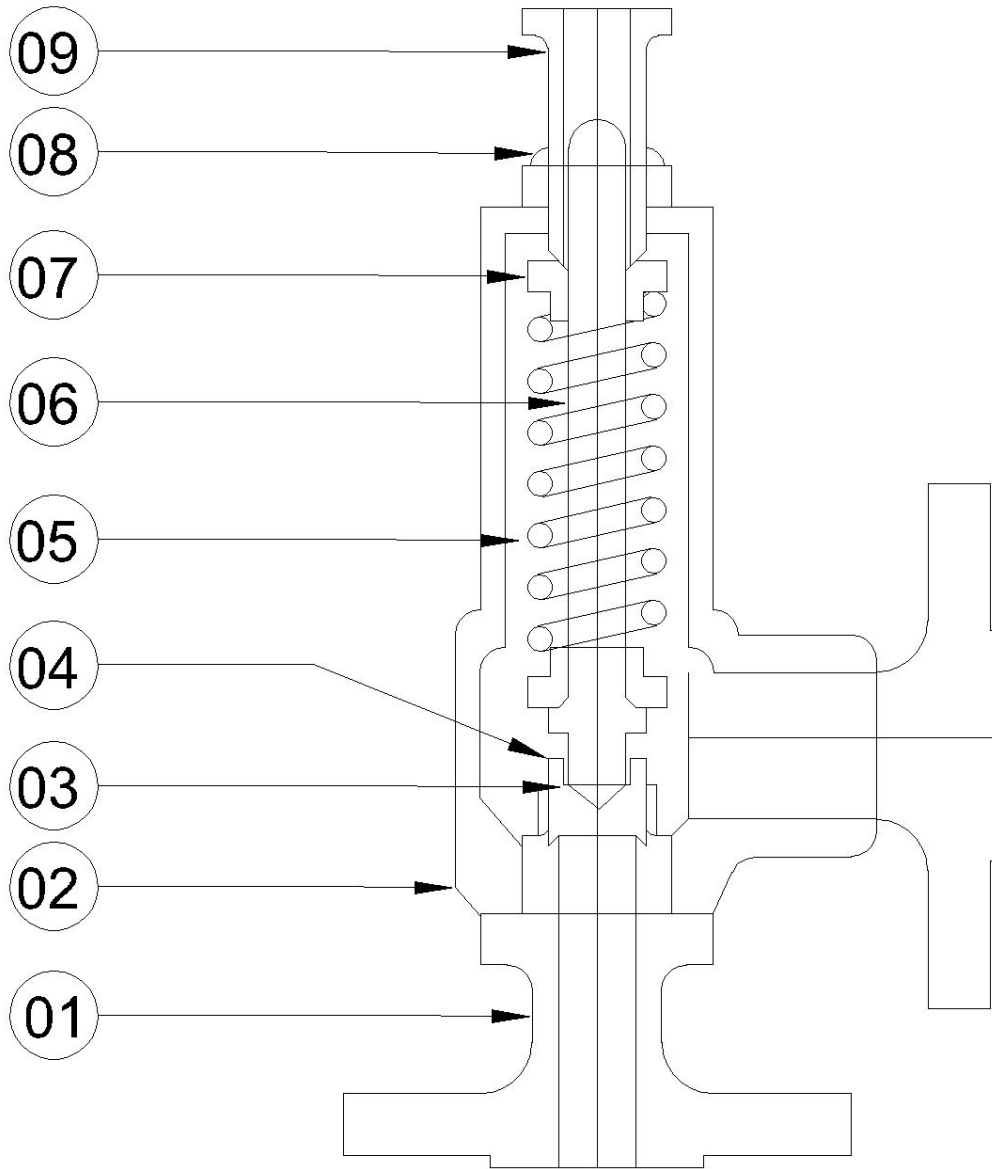

SAFTEY RELIEF VALVE

Model No. KES/SRV/NB

Size: 15 NB to 300 NB

1	Body	Cast steel ASTM A 216 WCB, A351 CF8, A351 CF8M, Hastelloy-C, PTFE Lined
2	Bonnet	Cast steel ASTM A 216 WCB, A351 CF8, A351 CF8M, Hastelloy-C, PTFE Lined
3	Disc	SS 304, SS 316, Hastelloy-C
4	Disc Guide	SS 316, SS 304, PTFE Lined
5	Spring	Chrome Alloy Steel
6	Spindle	SS 316, SS 304, PTFE Lined
7	Spring Washer	SS 316, SS 304, PTFE Lined
8	Check Nut	SS 316, SS 304, PTFE Lined
9	Adjusting Screw	SS 316, SS 304, PTFE Lined